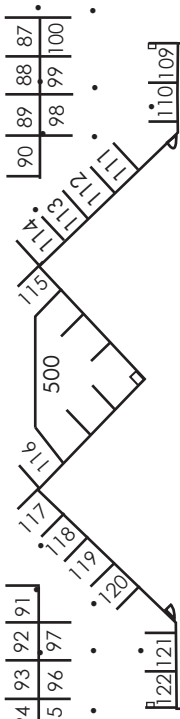

UPSTAIRS TICKET ENTRANCE
STAIRS/ELEVATOR

busy WOMEN'S expo

AGRICENTER INTERNATIONAL
7777 WALNUT GROVE
MEMPHIS, TN 38120

TICKET ENTRANCE C

TICKET ENTRANCE B
RESTROOMS

RESTROOMS

FOLDING DOOR

Stage

Beverages

20x20
201

FOLDING DOOR

LOADING DOCK AREA

FOLDING DOOR

AMPHITHEATER

ELECTR./PROJ. 220 FEED

LOUNGE

BREAK ROOM

STAIRS

SHOW OFFICE

PROJECTION ROOM

SEMINAR ROOM "B"

VENDOR HOSPITALITY ROOM

STORAGE

RESTROOMS