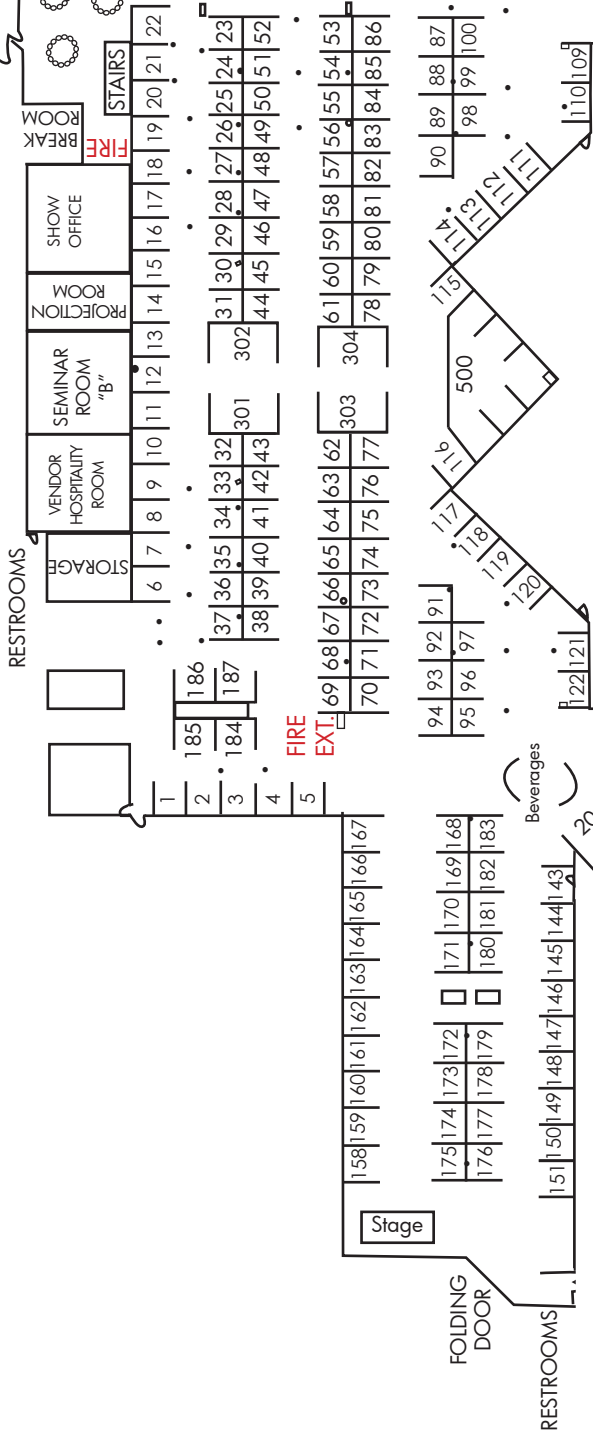

UPSTAIRS TICKET ENTRANCE
STAIRS/ELEVATOR

busy WOMEN'S expo

AGRICENTER INTERNATIONAL
7777 WALNUT GROVE
MEMPHIS, TN 38120

TICKET ENTRANCE C

TICKET ENTRANCE B
RESTROOMS

RESTROOMS

FOLDING DOOR

Stage

Beverages

20x20
201

FOLDING DOOR

LOADING DOCK AREA

FOLDING DOOR

AMPHITHEATER

ELECTR./PROJ. 220 FEED

LOUNGE

BREAK ROOM

STAIRS

SHOW OFFICE

PROJECTION ROOM

SEMINAR ROOM "B"

VENDOR HOSPITALITY ROOM

STORAGE

RESTROOMS